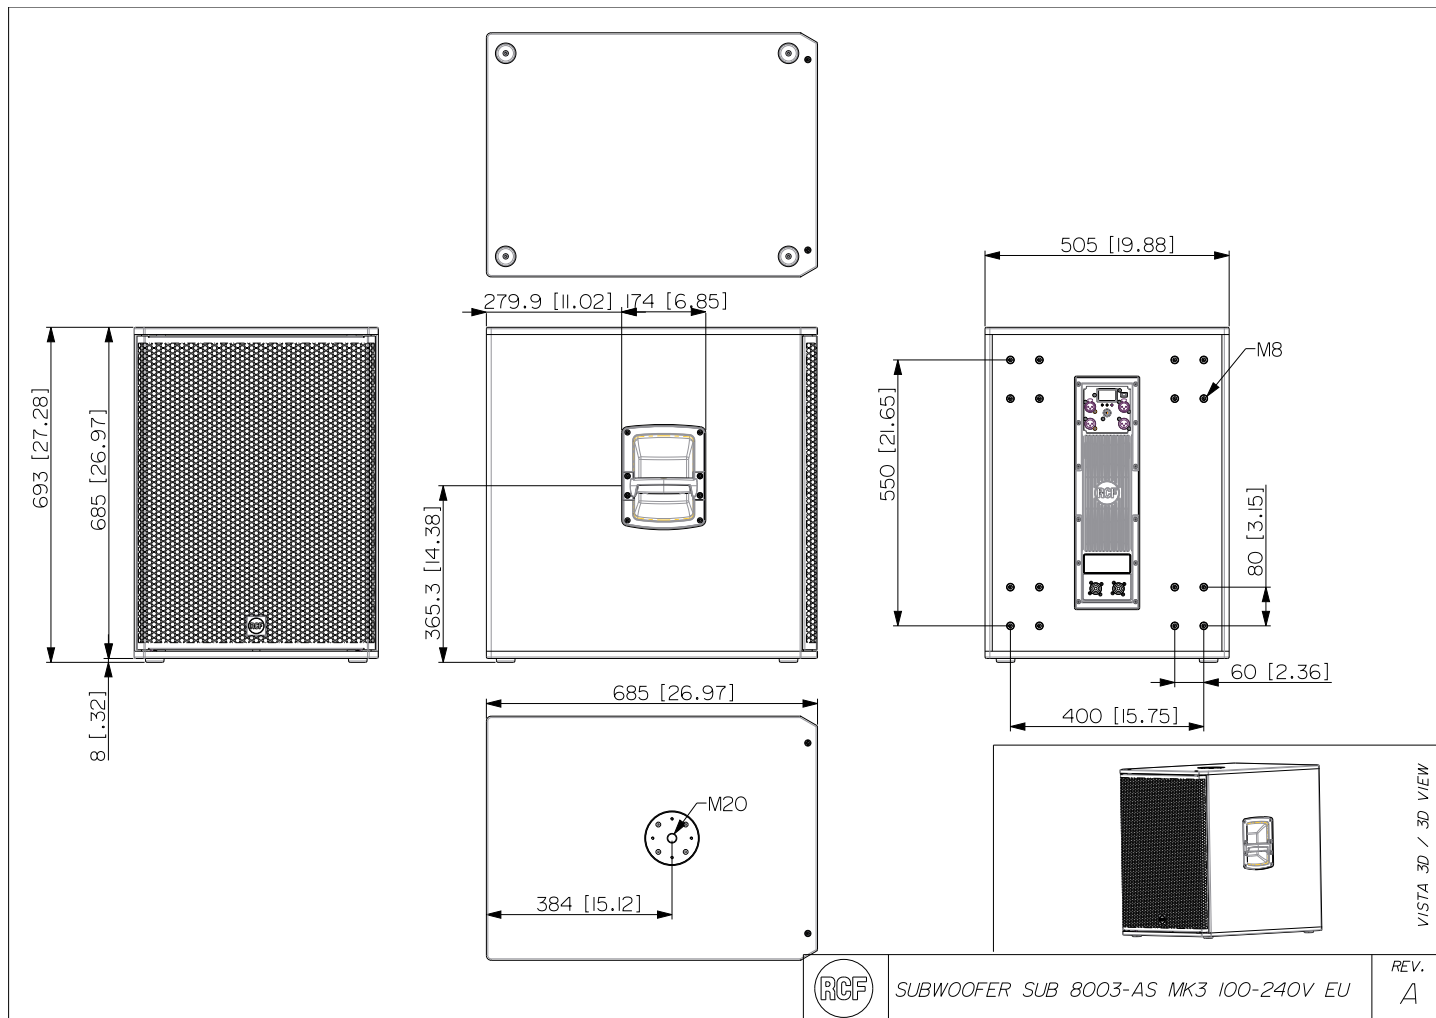

TECHNICAL SPECIFICATIONS

Acoustical specifications	Frequency Response:	35 Hz ÷ 120 Hz
	Max SPL @ 1m:	135 dB
Transducers	Woofers:	18", 4.0" v.c
Input/Output section	Input signal:	bal/unbal
	Input connectors:	XLR
	Output connectors:	XLR
	Input sensitivity:	-2 dBu/+4 dBu
Processor section	Crossover Frequencies:	Selectable
	Protections:	Thermal, RMS
	Limiter:	Soft Limiter
	Controls:	Gain, EQ, Phase, Xover, Delay, Cardioid
Power section	Total Power:	2200 W Peak
	Cooling:	Convection
	Connections:	Powercon IN/OUT
Standard compliance	Safety agency:	CE compliant
Physical specifications	Cabinet/Case Material:	Plywood
	Handles:	One handle each side
	Grille:	Steel with clothing
	Color:	Black
Size	Height:	693 mm / 27.28 inches
	Width:	505 mm / 19.88 inches
	Depth:	685 mm / 26.97 inches
	Weight:	37.6 kg / 82.89 lbs
Shipping information	Package Height:	735 mm / 28.94 inches
	Package Width:	745 mm / 29.33 inches
	Package Depth:	565 mm / 22.24 inches
	Package Weight:	44 kg / 97 lbs

PART NUMBER

- **13000845**

SUB 8003-AS MK3
100-240V, US
EAN 8024530021399

- **13000844**

SUB 8003-AS MK3
100-240V, EU
EAN 8024530021313

ACCESSORIES

COVER CVR 003

PART NUMBER **13360530**
EAN: 8024530020422